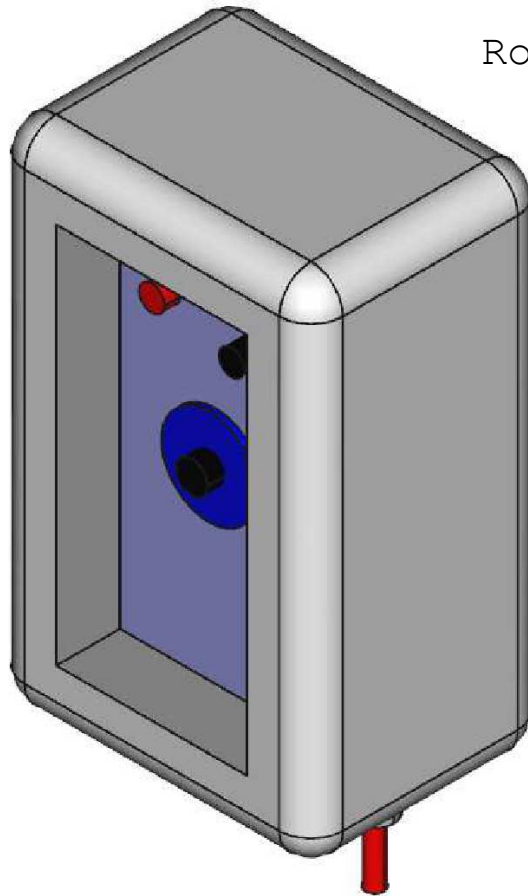

Rotary Switch

IP65 Box

IP65 Box

Terminali
Terminals

Rotary Switch

Rotary Switch

Connettore
Connector

6x4 Model

6x2 Model

Pressacavi
Cable glands

Pressacavi
Cable glands

O.T.R. s.r.l.

Title: Rotary Switch
Dis: 400.021 01-10-2017