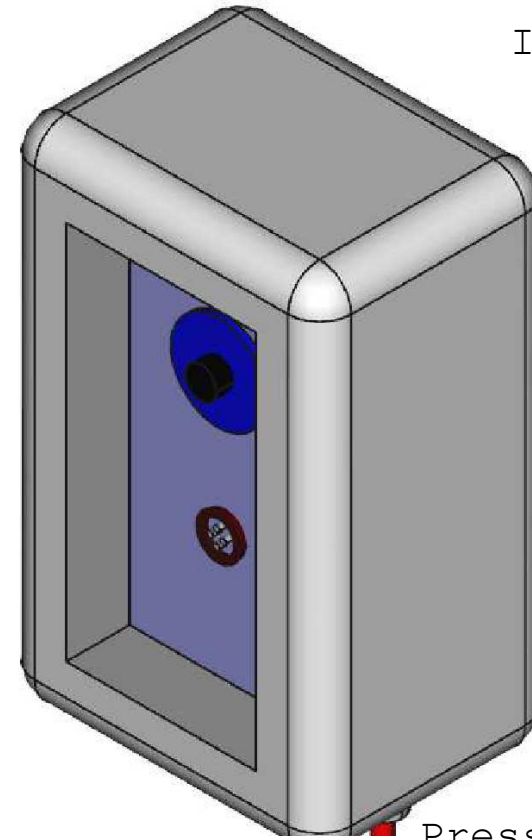

Rotary Switch

IP65 Box

IP65 Box

Terminali
Terminals

Rotary Switch

Rotary Switch

Connettore
Connector

6x4 Model

6x2 Model

Pressacavi
Cable glands

Pressacavi
Cable glands

O.T.R. s.r.l.

Title: Rotary Switch
Dis: 400.021 01-10-2017